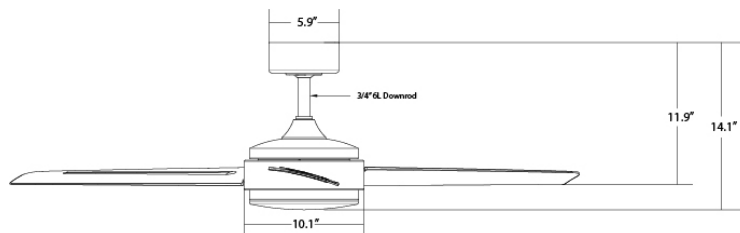

Mod

F-054L

54" Ceiling Fan

WAC

SMART FANS

PRODUCT DESCRIPTION

Mocha renders a youthful take on a timeless model that has something every generation can agree on. This smart-looking fan stands out in a stainless steel aesthetic or blend into a time honored style with a versatility matched by high performance in large spaces. Make it smart by downloading the app for additional functionality.